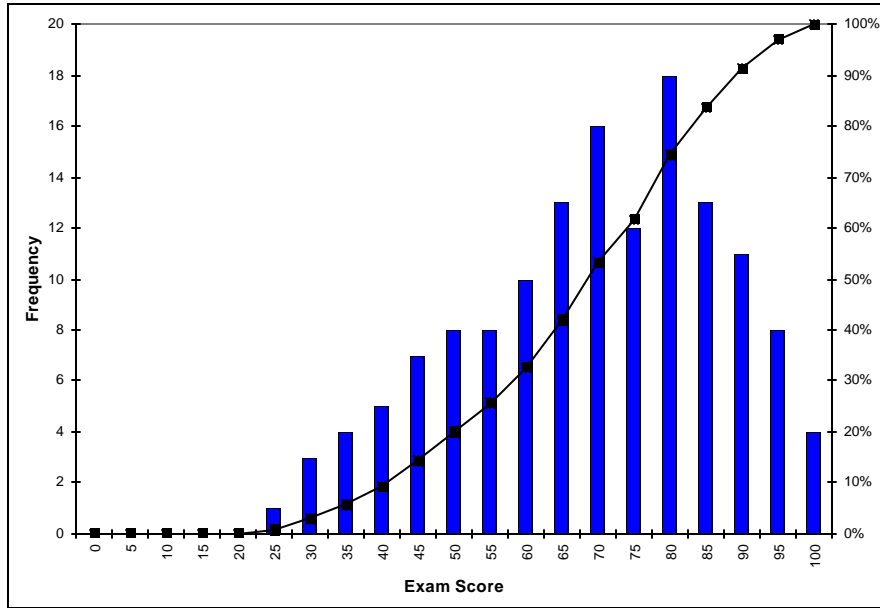

EECS 206F01: Exam #3 (Tuesday 12/18 Version) Summary Statistics

Answer Key

1b, 2d, 3d, 4a, 5d, 6e, 7a, 8a, 9e, 10e

Statistics

	Q1	Q2	Q3	Q4	Q5	Q6	Q7	Q8	Q9	Q10	Total
Mean	9.5	5.6	5.4	6.4	6.1	6.6	9.3	9.0	4.7	4.9	67.5
Stdev	1.83	4.32	4.10	3.90	4.26	4.08	2.32	2.51	4.13	4.31	17.97
Max	10	10	10	10	10	10	10	10	10	10	100
Min	0	0	0	0	0	0	0	0	0	0	24

Grading

A range: 100-86, B range: 86-70, C range: 70-52

Solutions and Partial credit

Please see the class website for detailed solutions to the problems, how partial credit for each problem was given, and how to handle re-grading.